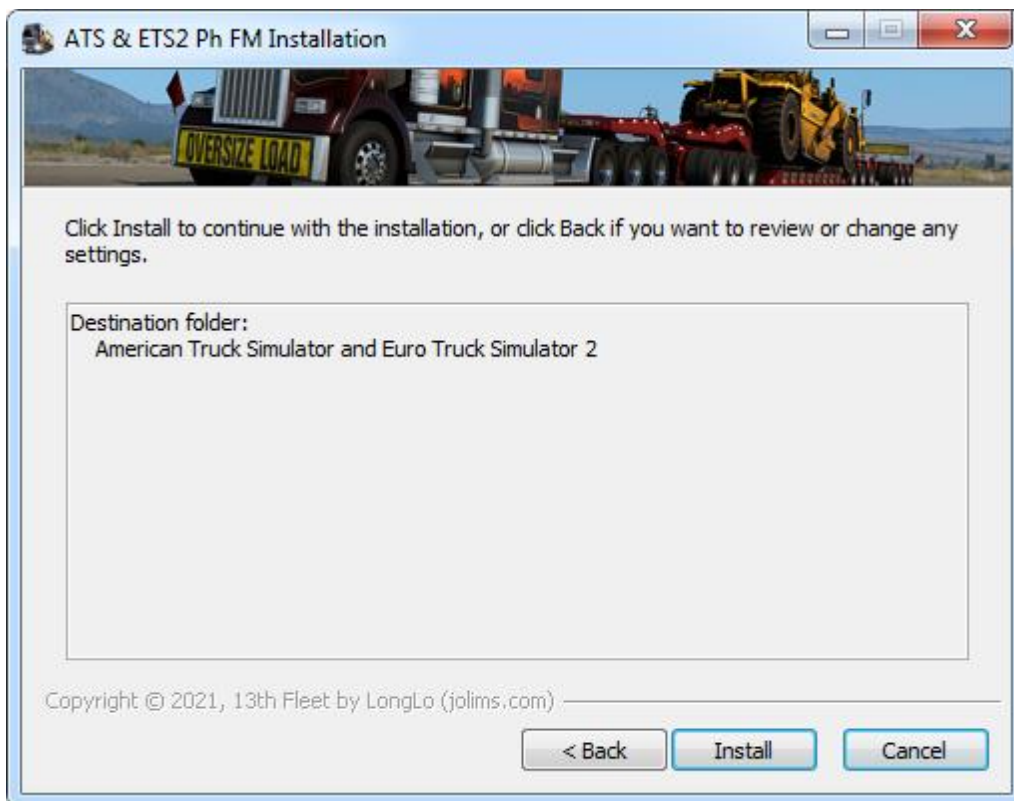

ATS/ETS2 Ph FM Installer

Download File: [ats_ets2_ph_fm](#)