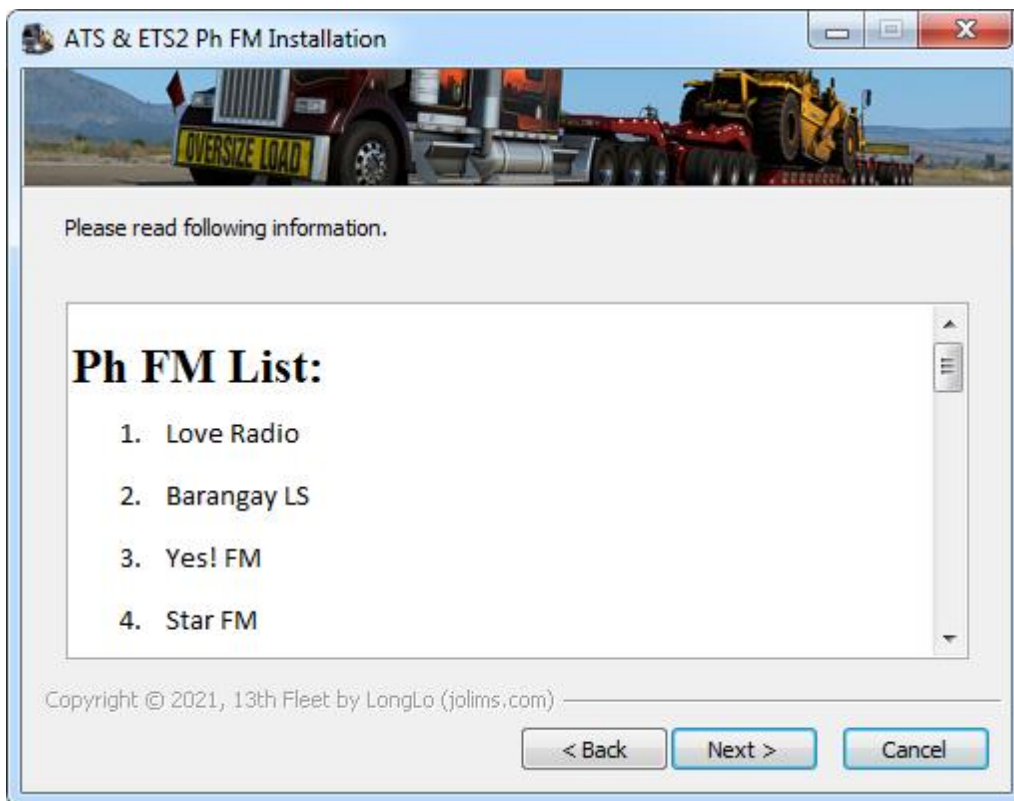

ATS/ETS2 Ph FM Installer

Download File: [ats_ets2_ph_fm](#)